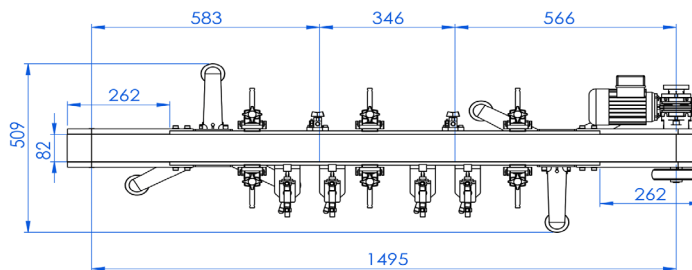

Independent conveyor