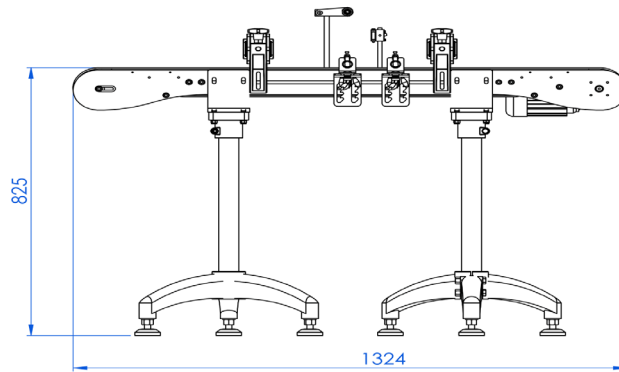

Conveyors

CDA motorised conveyors facilitate the movement of products at a fixed speed on our filling, capping, and labeling machines.

Mounted on a tripod, they are adjustable in height (+ or - 20 mm). Our conveyors are also equipped with adjustable side guides to accommodate different products, and feature a pallet chain (various materials are available, such as acetal, WPP, stainless steel, PFX, etc.). Many options are available (conveyor length and height, chain width and material, etc.) to perfectly tailor them to the diverse needs of businesses.

Example of a standard 2 meter linear conveyor

The conveyors are equipped with :

- Adjustable height feet
- Stainless steel side guides (diameter: 12mm)
- Pallet chain (standard material: acetal - standard width: 82.5 mm)
- AC motor
- Standard height: 925 mm

Specifications of conveyors

- **The different possible conveyor materials :**
 - Aluminium
 - Stainless steel
- **Various possible chain widths :**
 - 82.6 mm
 - 114 mm
 - 190 mm
- **Various chain materials available :**
 - Acetal
 - WPP (polypropylene)
 - Stainless steel
 - PFX

Available options

- **Additional conveyor length**
- **Pneumatic cylinder lock**
- **Ø 700mm or Ø 1000mm motorised infeed table (at machine entrance) including :**
 - HDPE guiding
 - A frequency inverter to modulate the speed of rotation
 - A guide (adjustable) to bring the products to the conveyor entrance
 - No jam sensor
- **Ø 700mm or Ø 1000mm motorised receiving table (at machine exit) including :**
 - HDPE guiding
 - A frequency inverter to modulate the speed of rotation
 - A guide (adjustable) to bring the products to the table
- **Rectangular infeed / outfeed table:**
 - Size 1600 * 800mm
 - No jam sensor
 - 1m additional conveyor
- **No jam sensor at the infeed/outfeed of the labeller or filler conveyor belt**
- **A system of chain auto wash**
- **A bottomless conveyor transfer belt**