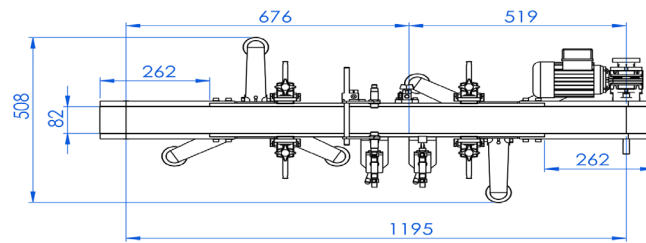

Conveyors

CDA motorised conveyors facilitate the movement of products at a fixed speed on our filling, capping, and labeling machines.

Mounted on a tripod, they are adjustable in height (+ or - 20 mm). Our conveyors are also equipped with adjustable side guides to accommodate different products, and feature a pallet chain (various materials are available, such as acetal, WPP, stainless steel, PFX, etc.). Many options are available (conveyor length and height, chain width and material, etc.) to perfectly tailor them to the diverse needs of businesses.

Example of a standard 2 meter linear conveyor

The conveyors are equipped with :

- Adjustable height feet
- Stainless steel side guides (diameter: 12mm)
- Pallet chain (standard material: acetal - standard width: 82.5 mm)
- AC motor
- Standard height: 925 mm

Specifications of conveyors

- **The different possible conveyor materials :**
 - Aluminium
 - Stainless steel
- **Various possible chain widths :**
 - 82.6 mm
 - 114 mm
 - 190 mm
- **Various chain materials available :**
 - Acetal
 - WPP (polypropylene)
 - Stainless steel
 - PFX

Available options

- **Additional conveyor length**
- **Pneumatic cylinder lock**
- **Ø 700mm or Ø 1000mm motorised infeed table (at machine entrance) including :**
 - HDPE guiding
 - A frequency inverter to modulate the speed of rotation
 - A guide (adjustable) to bring the products to the conveyor entrance
 - No jam sensor
- **Ø 700mm or Ø 1000mm motorised receiving table (at machine exit) including :**
 - HDPE guiding
 - A frequency inverter to modulate the speed of rotation
 - A guide (adjustable) to bring the products to the table
- **Rectangular infeed / outfeed table:**
 - Size 1600 * 800mm
 - No jam sensor
 - 1m additional conveyor
- **No jam sensor at the infeed/outfeed of the labeller or filler conveyor belt**
- **A system of chain auto wash**
- **A bottomless conveyor transfer belt**