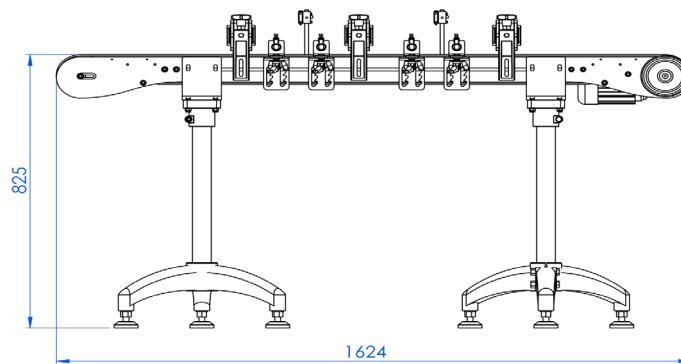

Independent conveyor