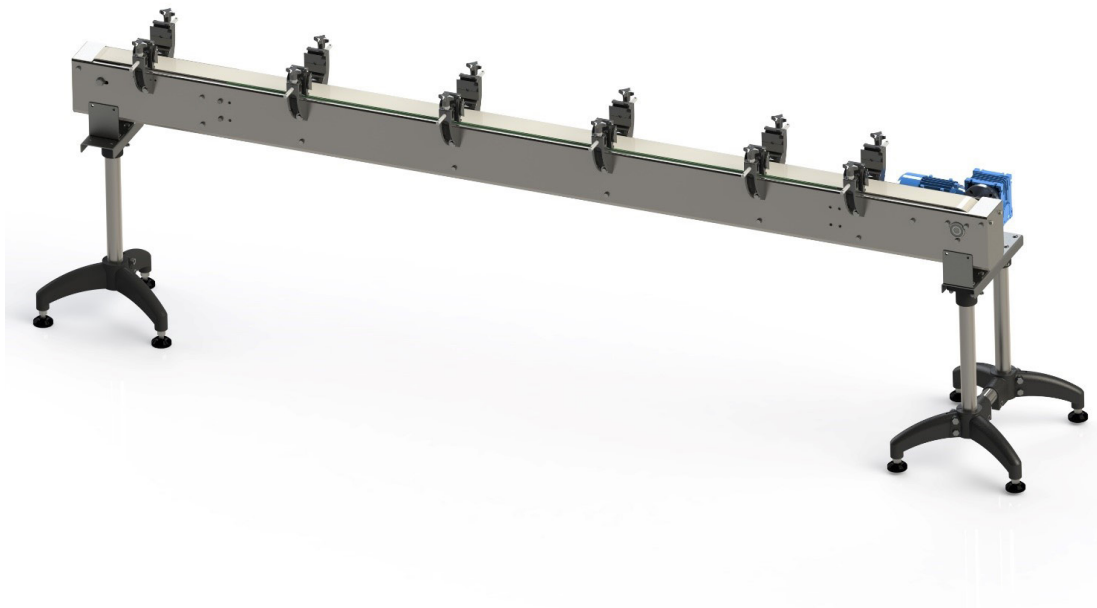

Conveyors

CDA motorised conveyors facilitate the movement of products at a fixed speed on our filling, capping, and labeling machines.

Mounted on a tripod, they are adjustable in height (+ or - 20 mm). Our conveyors are also equipped with adjustable side guides to accommodate different products, and feature a pallet chain (various materials are available, such as acetal, WPP, stainless steel, PFX, etc.). Many options are available (conveyor length and height, chain width and material, etc.) to perfectly tailor them to the diverse needs of businesses.

Example of a standard 2 meter linear conveyor

The conveyors are equipped with :

- Adjustable height feet
- Stainless steel side guides (diameter: 12mm)
- Pallet chain (standard material: acetal - standard width: 82.5 mm)
- AC motor
- Standard height: 925 mm

Specifications of conveyors

- **The different possible conveyor materials :**
 - Aluminium
 - Stainless steel
- **Various possible chain widths :**
 - 82.6 mm
 - 114 mm
 - 190 mm
- **Various chain materials available :**
 - Acetal
 - WPP (polypropylene)
 - Stainless steel
 - PFX

Available options

- **Additional conveyor length**
- **Pneumatic cylinder lock**
- **Ø 700mm or Ø 1000mm motorised infeed table (at machine entrance) including :**
 - HDPE guiding
 - A frequency inverter to modulate the speed of rotation
 - A guide (adjustable) to bring the products to the conveyor entrance
 - No jam sensor
- **Ø 700mm or Ø 1000mm motorised receiving table (at machine exit) including :**
 - HDPE guiding
 - A frequency inverter to modulate the speed of rotation
 - A guide (adjustable) to bring the products to the table
- **Rectangular infeed / outfeed table:**
 - Size 1600 * 800mm
 - No jam sensor
 - 1m additional conveyor
- **No jam sensor at the infeed/outfeed of the labeller or filler conveyor belt**
- **A system of chain auto wash**
- **A bottomless conveyor transfer belt**