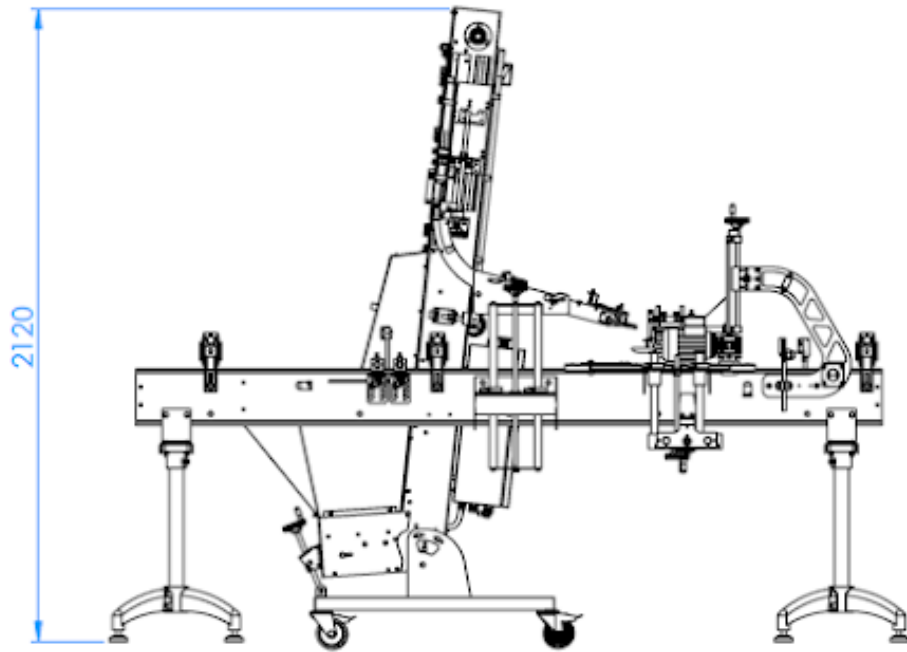

DistriCap

Automatic cap dispensing & placing machine

Automatic cap dispensing & placing machine

The DistriCap is an automatic dispensing module for twist-off capsules which is automatically dispensing and placing the lids on the containers. It is done «on the fly».

The DistriCap is an Automatic lid dispensing equipped with :

- A stainless steel storage hopper (lower part of the lift)
- A vertical conveyor allowing the orientation of the capsules
- On-the-fly dispensing head
- A capsule presence cell in the ramp
- Motorized lateral transfer belt under the dispensing head

Technical focus n°2

CAPPING HEAD

The capping heads are custom made according to the samples (plugs) specified at the time of the order and received by our quality department. A change or addition of a plug would require a change of tooling.

Technical focus n°3

DESCENT RAMP ET REMOVAL HEAD

The Twist Off cap dispensing manifolds are custom designed according to the samples (caps) specified at the time of order and received by our quality department. Changing or adding a cap would require a change of tooling.