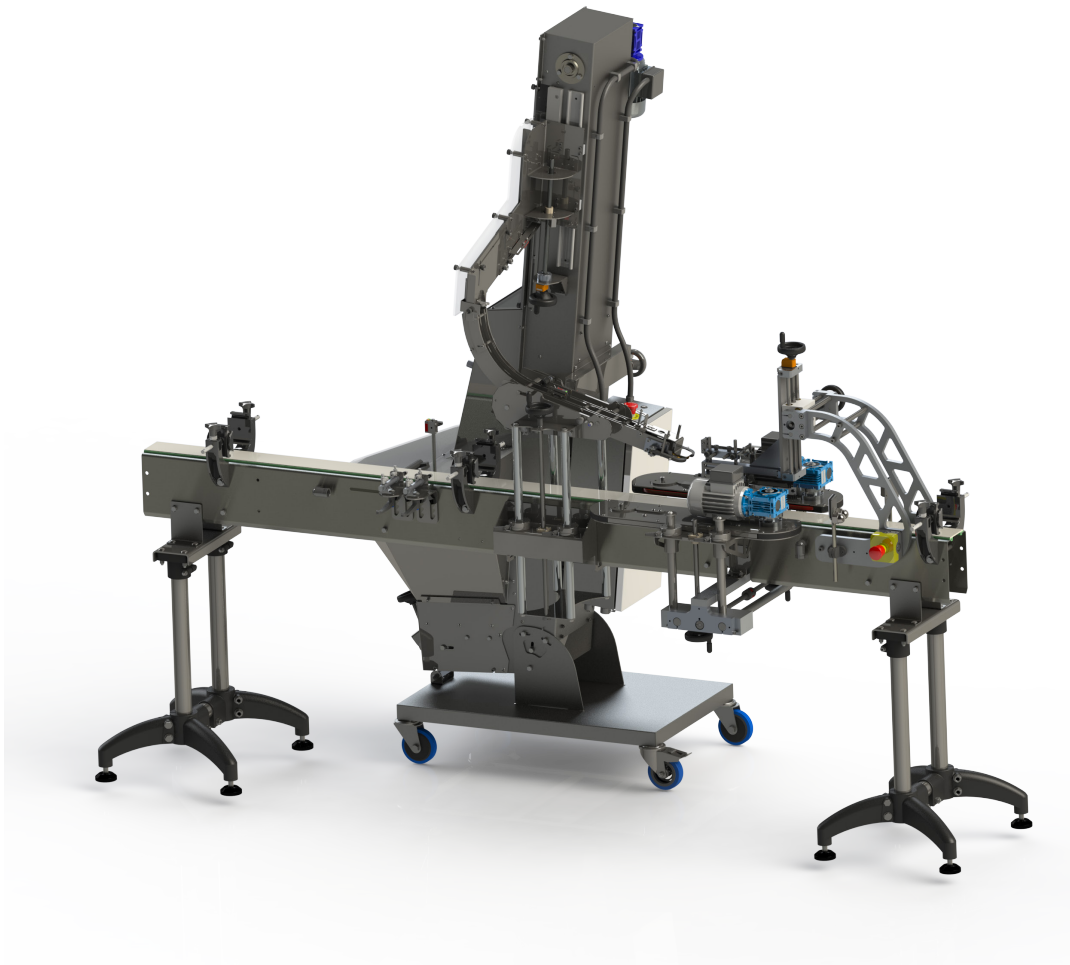

DistriCap

Automatic cap dispensing & placing machine

Automatic cap dispensing & placing machine

The DistriCap is an automatic dispensing module for twist-off capsules which is automatically dispensing and placing the lids on the containers. It is done «on the fly».

The DistriCap is an Automatic lid dispensing equipped with :

- A stainless steel storage hopper (lower part of the lift)
- A vertical conveyor allowing the orientation of the capsules
- On-the-fly dispensing head
- A capsule presence cell in the ramp
- Motorized lateral transfer belt under the dispensing head

- Additional capping head
- For capsule lifter/dispenser: Drop ramp & dispensing head for another type of capsule twist off

Before placing an order, we can carry out tests free of charge to ensure the feasibility of your project. Do not hesitate to contact us!

Technical characteristics DistriCap

APPROXIMATE MASS (LBS)	220 lbs - 100 kg (depending on option)
POWER CONSUMPTION	1 kW
SUPPLY VOLTAGE	208-250 V single phase
FREQUENCY	~ 50 Hz 16 A
CONTROL	by digital display (on the filler)
IDEAL OPERATING TEMPERATURE	from 50°F to 90°F (10°C to 30°C)