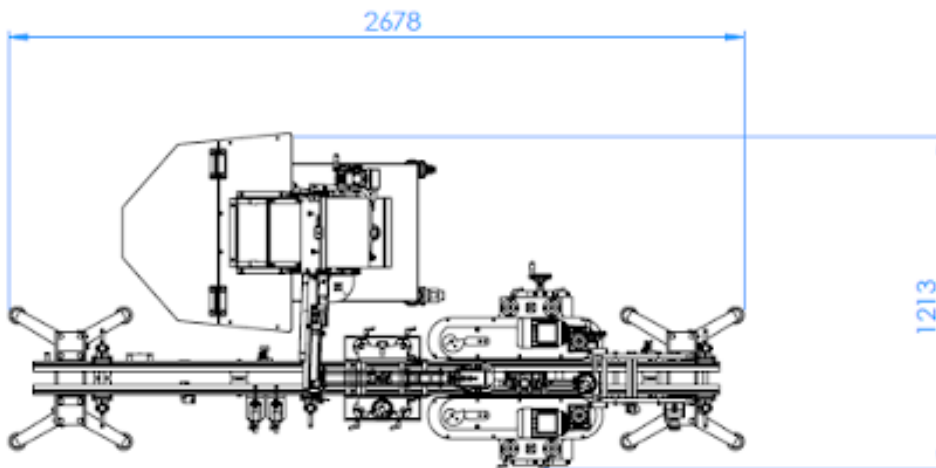

Technical focus n°2

CAPPING HEAD

The capping heads are custom made according to the samples (plugs) specified at the time of the order and received by our quality department. A change or addition of a plug would require a change of tooling.

Technical focus n°3

DESCENT RAMP ET REMOVAL HEAD

The Twist Off cap dispensing manifolds are custom designed according to the samples (caps) specified at the time of order and received by our quality department. Changing or adding a cap would require a change of tooling.